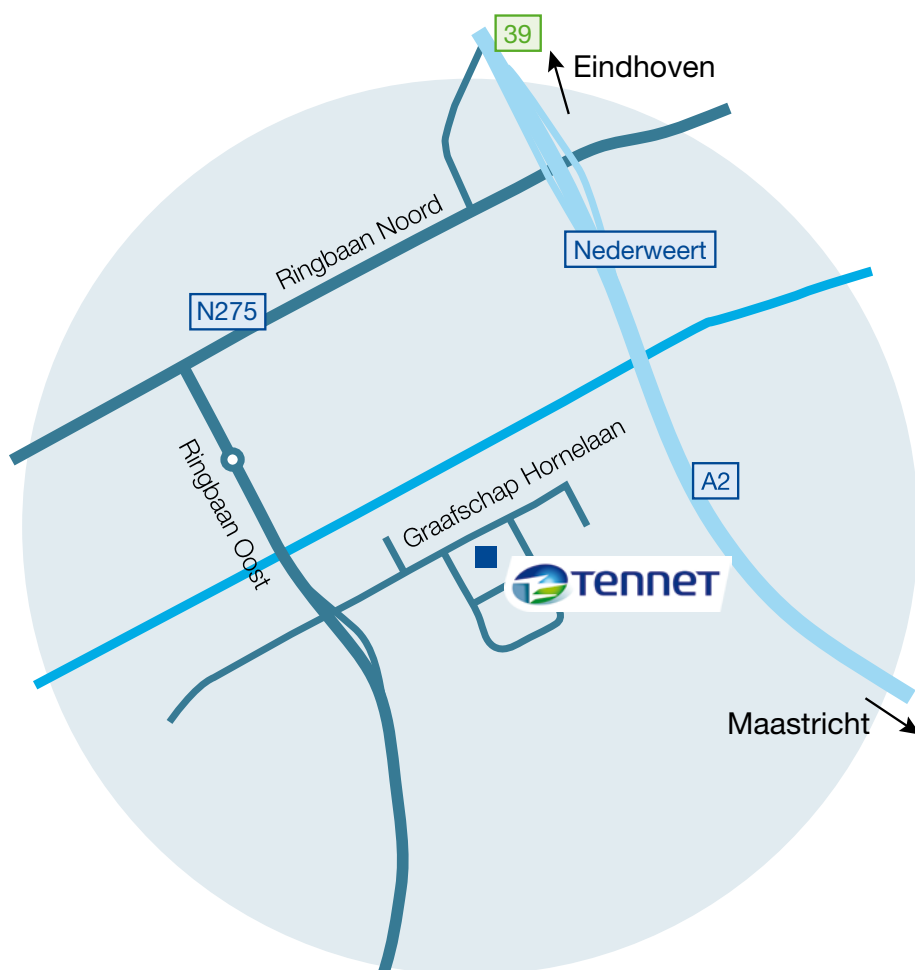

How to get to Weert

Southern Region

Graafschap Hornelaan 180
6004 HT Weert
The Netherlands

Telephone +31 26 373 15 00
www.tennet.eu

How to get to Weert

Please note that you will need to show proof of identity when visiting a TenneT site.

Coming from Maastricht (A2):

- Follow the A2 motorway in the direction of Eindhoven.
- Take exit Nederweert (exit 39).
- Turn left at the bottom of the exit ramp (onto Ringbaan Noord).
- Follow the general directions from here.

Coming from Eindhoven (A2):

- Follow the A2 motorway in the direction of Maastricht.
- Take exit Nederweert (exit 39).
- Turn right at the bottom of the exit ramp (onto Ringbaan Noord).
- Follow the general directions from here.

General directions:

- On Ringbaan Noord, turn left at the first traffic lights (onto Ringbaan Oost).
- Go straight ahead on the roundabout.
- Then take the first exit at St. Jans Gasthuis hospital.
- At the bottom of this exit ramp, turn left (into Graafschap Hornelaan).
- After a few hundred metres, you will find TenneT's office on your right-hand side.